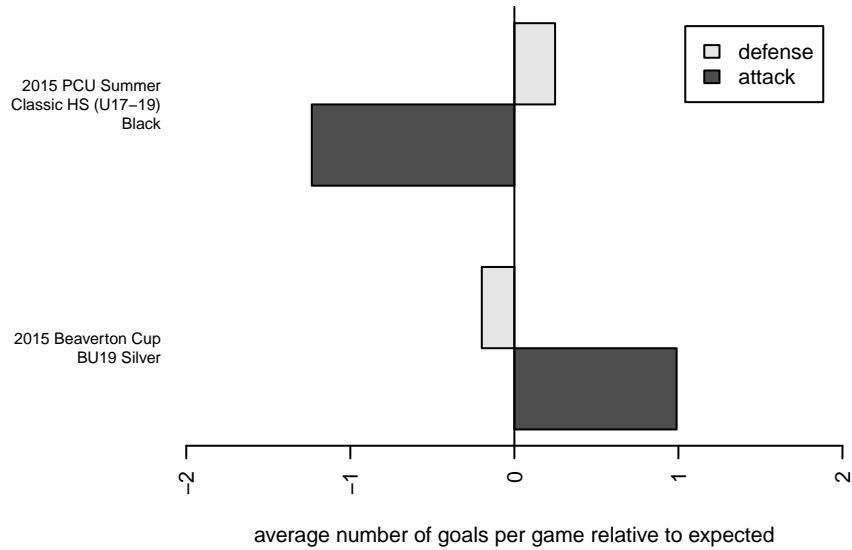

Westside Timbers Samba B96

Westside Timbers
Beaverton, OR
B96 total strength=1577
attack=21.51 defense=10.13

alt names used:
WT B96 Samba

Venues played:
2015 PCU Summer Classic HS (U17-19) Black
2015 Beaverton Cup BU19 Silver

**attack and defense variance (black dot)
relative to other teams
and top 10 in region**

**attack and defense rating
relative to others at age
and all opponents in last 13 months**

**attack and defense rating
relative to others at age
and all opponents in last 13 months**

Performance relative to 13 month average

Performance relative to 13 month average

Distribution of opponents
 Red = Lose zone, Blue = Win zone, Green = Even
 Black line separates win/lose zones

lot. A=Neither has attack advantage, B=Opponent has both attack and defense advantage, C=Opponent has both attack and defense disadvantage, D=Both have